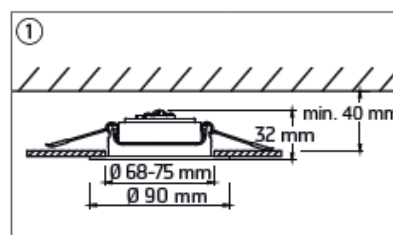

SPOTEXX® LED recessed spotlight 5 W, 550 lm, 2700/3350/4000 K, 68-75 mm, CCT+dimnable, matt black

4 046725 401506

Performance features

The SPOTEXX® LED recessed spotlight with a beam angle of 38° is suitable for accent lighting and room lighting indoors (e.g. office, corridor, work and living room, bathroom).

The 5 W spotlight is pivotable, splash-proof with IP44 and dimmable via leading and trailing edge phase control.

The light color can also be adjusted between 2700 K (warm white), 3350 K and 4000 K (neutral white).

With a service life of 50,000 hours and 50,000 switching cycles, the recessed spotlight is extremely durable. SPOTEXX® is available in the housing colors matt white, matt black and brushed nickel.

Technical data

- Operating voltage: 220–240 V AC 50/60 Hz
- Power: 5 W
- Luminous flux: 550 lm
- Color temperature: 2700 K/3350 K/4000 K switchable
- Cut-out Ø: 68-75 mm
- Dimmable

DEHA number

7133108

Item number

5620-40-0014

EAN

4046725401506

label